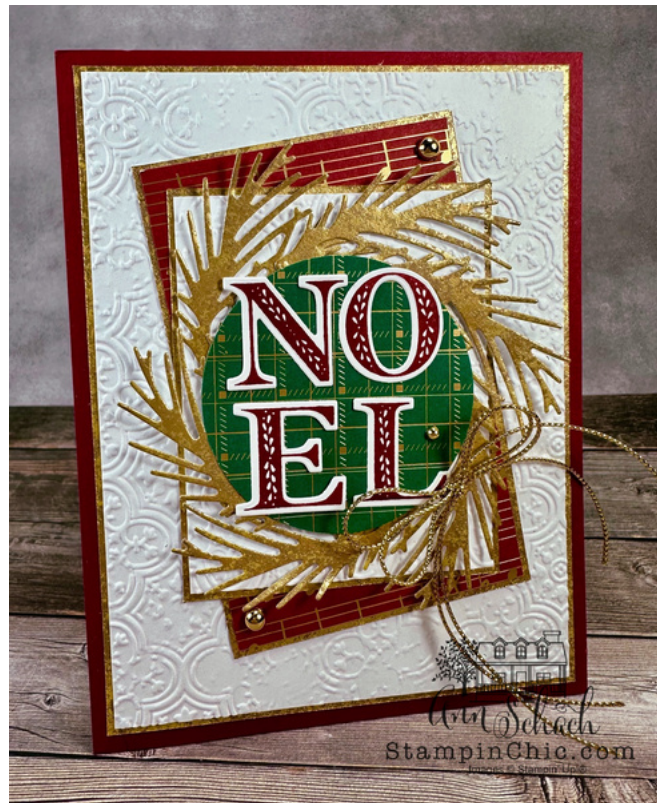

## Measurements:

- Basic White Thick cardstock (4-1/4" x 11", scored at 5-1/2" to form the card base)
- Cherry Cobbler cardstock (4-1/4" x 5-1/2")
- Basic White cardstock (3-7/8" x 5-1/8"; 2-1/2" x 3-1/8"; 2-1/4" x 2-1/2")
- Joyful 12" x 12" Specialty designer series paper (Red Music Notes: 2-1/2" x 3-7/8"; Green Plaid: larger than 2-1/4" square)
- Distressed Gold Specialty paper (4" x 5-1/4"; 2-5/8" x 4"; 2-5/8" x 3-1/4")

## Instructions:

1. Die cut 6 leafy fronds from the **center** of the larger panel of Distressed Gold paper. Set aside the fronds to use in Step 4. Emboss the larger panel of Basic White using the Distressed Tile 3D embossing folder. Mat onto the Distressed Gold paper and layer onto Cherry Cobbler cardstock. Add to the card base.

# Noel Card

Ann Schach  
[kimschach@msn.com](mailto:kimschach@msn.com)  
[www.stampinchic.com](http://www.stampinchic.com)

2. Mat the Music Note paper onto Distressed Gold paper and add to the card base at an angle, as shown in the picture.
3. Emboss the smaller panel of Basic White paper using the embossing folder. Mat onto Distressed Gold paper. Add to the card base as shown.
4. Punch a circle from the Green Plaid paper. Add to the card base, leaving the edges free. Insert the gold fronds from Step 1 under the edges.
5. Ink the sentiment with Cherry Cobbler ink and stamp into Basic White cardstock. Die cut out. Adhere to the circle as shown.
6. Accent with gold pearls and a double gold twine bow.