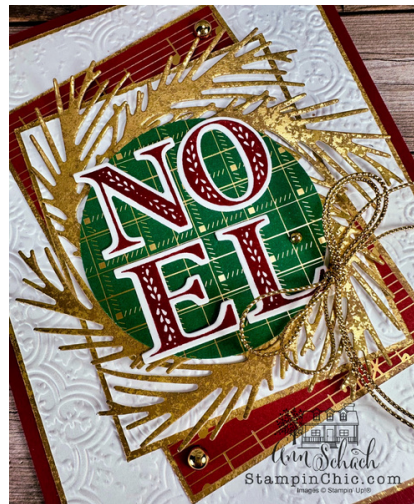

Noel Card

Ann Schach
kimschach@msn.com
www.stampinchic.com

2. Mat the Music Note paper onto Distressed Gold paper and add to the card base at an angle, as shown in the picture.
3. Emboss the smaller panel of Basic White paper using the embossing folder. Mat onto Distressed Gold paper. Add to the card base as shown.
4. Punch a circle from the Green Plaid paper. Add to the card base, leaving the edges free. Insert the gold fronds from Step 1 under the edges.
5. Ink the sentiment with Cherry Cobbler ink and stamp into Basic White cardstock. Die cut out. Adhere to the circle as shown.
6. Accent with gold pearls and a double gold twine bow.

- [Joy Of Noel Bundle (English) - 161967](#)
  Price: $48.50
- [Joy Of Noel Photopolymer Stamp Set (English) - 161959](#)
  Price: $24.00
- [Basic White 8-1/2" X 11" Cardstock - 159276](#)
  Price: $10.50
- [Basic White 8-1/2" X 11" Thick Cardstock - 159229](#)
  Price: $9.00
- [Cherry Cobbler 8-1/2" X 11" Cardstock - 119685](#)
  Price: $10.00
- [Distressed Gold 12" X 12" (30.5 X 30.5 Cm) Specialty Paper - 159237](#)
  Price: $5.00