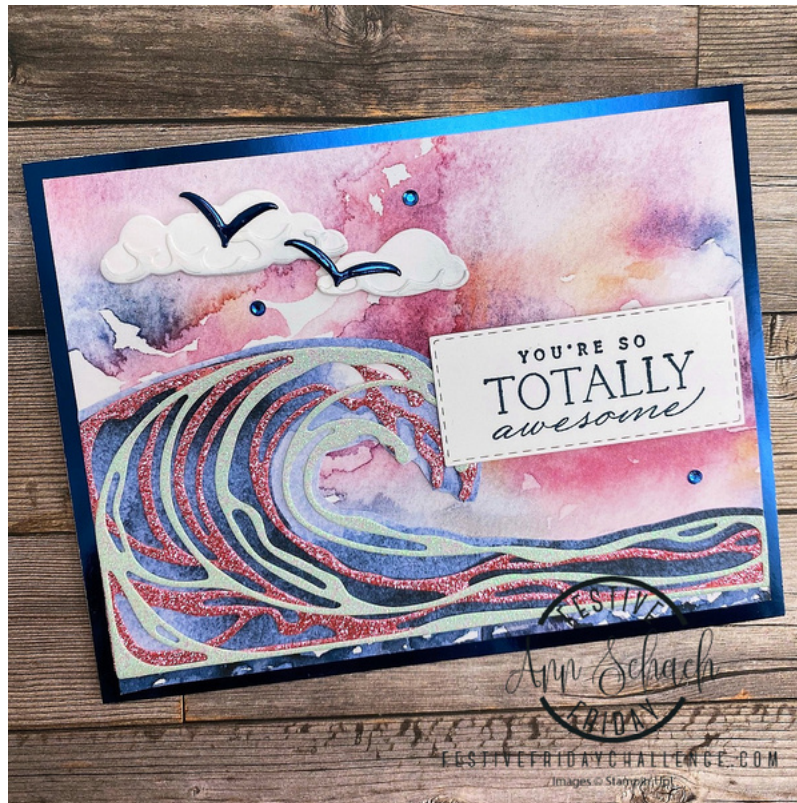

You're So Totally Awesome Card

Ann Schach
kimschach@msn.com
www.stampinchic.com

Measurements:

- Basic White Thick cardstock (5-1/2" x 8-1/2", scored at 4-1/4" to form the card base)
- Basic White cardstock (larger than 2-3/8" x 1" for sentiment; scraps for clouds)
- Blue Foils Specialty Paper (Night of Navy - 5-1/2" x 4-1/4"; scraps for birds)
- New Horizons Designer Series Paper (Pattern shown for sky: 5-1/4" x 4"; Misty Moonlight pattern shown for wave: 5-1/4" x 2-5/8")
- Supple Shimmer Specialty Paper 12" x 12" (Pink: 5-1/4" x 2-5/8"; Green/Blue: 5-1/4" x 2-5/8")

Stamps, Dies and More:

- Waves of Inspiration Bundle (Waves of Inspiration stamp set + Waves dies)
- Rectangle Stitched Dies

Instructions:

1. Adhere the "Sky" pattern designer series paper to foil. Adhere to the card base.
2. Using each of the wave dies, die cut a wave from each color of Supple Shimmer paper. (I cut the one with the square side from the pink shimmer paper, and the one with the rounded side from the green/blue shimmer paper. See the picture.) Adhere the shimmer pink wave to the Misty Moonlight paper, 3/16" above the edge of the paper. Adhere the green/blue shimmer die cut on

You're So Totally Awesome Card

Ann Schach
kimschach@msn.com
www.stampinchic.com

top of the shimmer pink one. Fussy cut around the top of the die cuts, as shown. Adhere to the card base.

3. Die cut the clouds and the detailed overlays from Basic White cardstock. Glue the overlays to the clouds. Add to the card base with dimensionals.

4. Die cut the sea gulls from blue foil. Adhere to the clouds as shown.

5. Ink the sentiment in Misty Moonlight and stamp onto Basic White cardstock. Die cut out with the Rectangle Stitched die, and add to the card base with dimensionals.