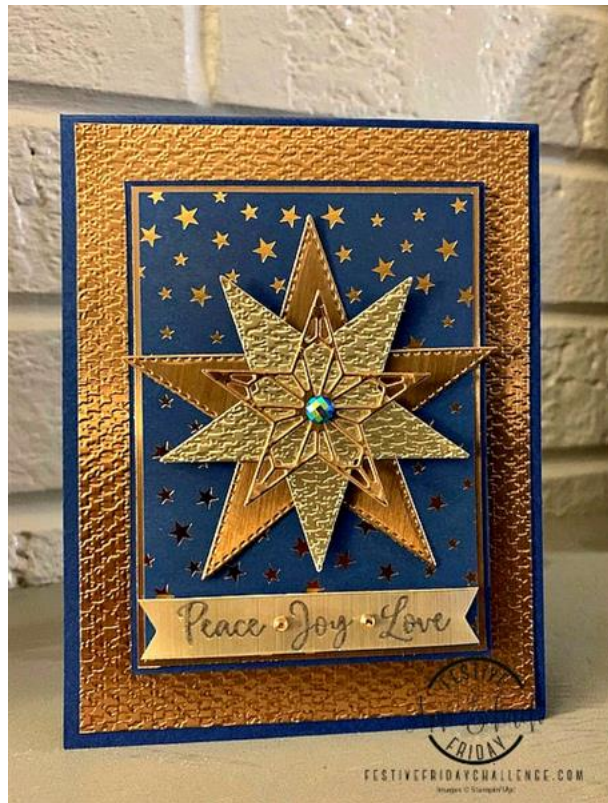

Metallic Stars Holiday Card

Ann Schach
kimschach@msn.com
www.stampinchic.com

Paper Measurements:

- Night of Navy cardstock (4-1/4" x 11", scored at 5-1/2" to form the card base; 3-1/8" x 4-1/4")
- Brushed Metallic Foil (Copper: 4" x 5-1/4", 3" x 4-1/8", 4" x 4", 2-1/2" x 2-1/2"; Bronze - 3-1/2" x 3-1/2", 3" x 1/2")
- Brightly Gleaming Designer Series Paper (Stars pattern: 2-7/8" x 4")

Stamp Set/Bundle:

- Dove of Hope stamp set (sentiment)
- Stitched Stars dies
- Tasteful Textile 3D embossing folder

Instructions:

1. Score the Night of Navy cardstock at 5-1/2". Fold and crease to form the card base.
2. Emboss the Brushed Metallic copper paper using the Tasteful Textile embossing folder. Adhere to the card base.
3. Mat the Star paper onto Brushed Metallic copper cardstock, then onto Night of Navy cardstock. Adhere to the card base using dimensionals.

Metallic Stars Holiday Card

Ann Schach
kimschach@msn.com
www.stampinchic.com

4. Die cut the 3-1/4" and 2-5/8" Stitched Stars from Brushed Metallic copper and bronze cardstocks. Emboss the bronze star using the Tasteful Textile embossing folder. Die cut the openwork star from copper. Adhere to the card base as shown, popping the bronze and lacy stars up on dimensionals.
5. Ink the sentiment in Versamark, and stamp onto Brushed Metallic bronze cardstock. Heat emboss with clear embossing powder. Snip a "V" in each end. Adhere to the card base using dimensionals.
6. Accent the sentiment with Champagne rhinestones, and the lacy star with a blue adhesive backed gem.