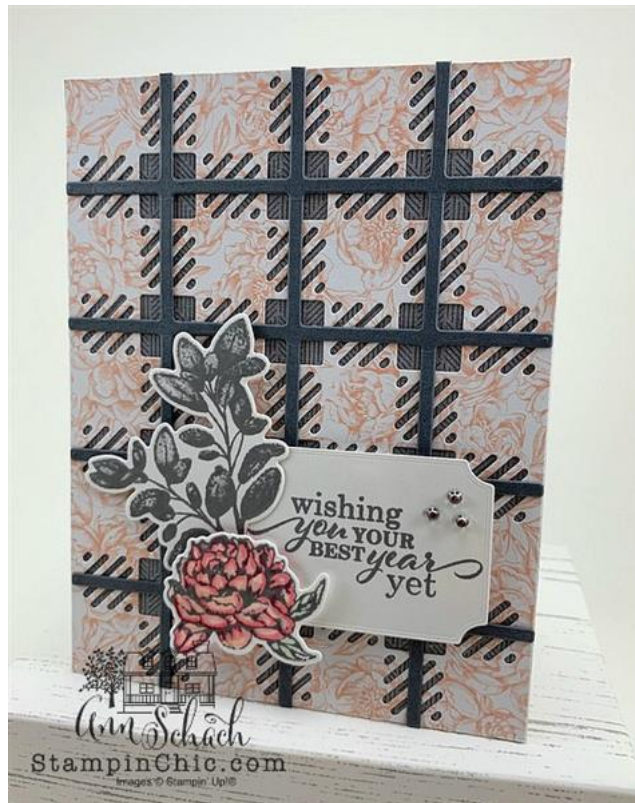

Pink and Gray Plaid Card

Suitable for Teacher/Birthday

Ann Schach

kimschach@msn.com

www.stampinchic.com

Measurements:

- Whisper White Thick cardstock (4-1/4" x 11", scored at 5-1/2" to form the card base)
- Whisper White cardstock (3" x 2-1/4" for sentiment label; 2" x 2" for flower; 3" x 4" for leafy spray)
- Basic Gray cardstock (4-1/2" x 6")
- Peony Garden Designer Series Paper (Basic Gray herringbone pattern: 4-1/4" x 5-1/2"; Petal Pink/White floral pattern: 4-1/2" x 6")

Stamp Sets/Dies

- Prized Peony bundle (Prized Peony stamp set + Peony dies)
- Forever Fern bundle (Forever Fern stamp set + Forever Flourishing dies)
- Best Year bundle (Best Year stamp set + Best Plaid Builder dies)
- Tasteful Labels dies

Instructions:

1. Adhere the gray designer paper to the card base.
2. Use the Best Plaid Builder base die to cut a panel from the floral pattern designer paper. Cut off the edge on each end to fit to length (5-1/2"). Adhere to the card base.

Pink and Gray Plaid Card

Suitable for Teacher/Birthday

Ann Schach
kimschach@msn.com
www.stampinchic.com

3. Use the Best Plaid Builder overlay die to cut a grid from Basic Gray cardstock. Adhere to the card base as shown. Trim to fit.
4. Ink the sentiment in Basic Gray, and stamp onto Whisper White card stock. Die cut out using the Tasteful Label die. Adhere to the card base with dimensionals.
5. Ink the leaf image in Basic Gray and stamp onto Whisper White card stock. Die cut out using the coordinating Forever Floursihing die, and adhere to the card base, next to the sentiment.
6. Ink the flower in Basic Gray and stamp onto Whisper White. Color the leaves using Soft Sea Foam Stampin' Blends. Color the petals with Petal Pink and Flirty Flamingo Stampin' Blends. Die cut out with the coordinating Peony die. Adhere to the card base with dimensionals.
7. Accent the sentiment with three rhinestones.