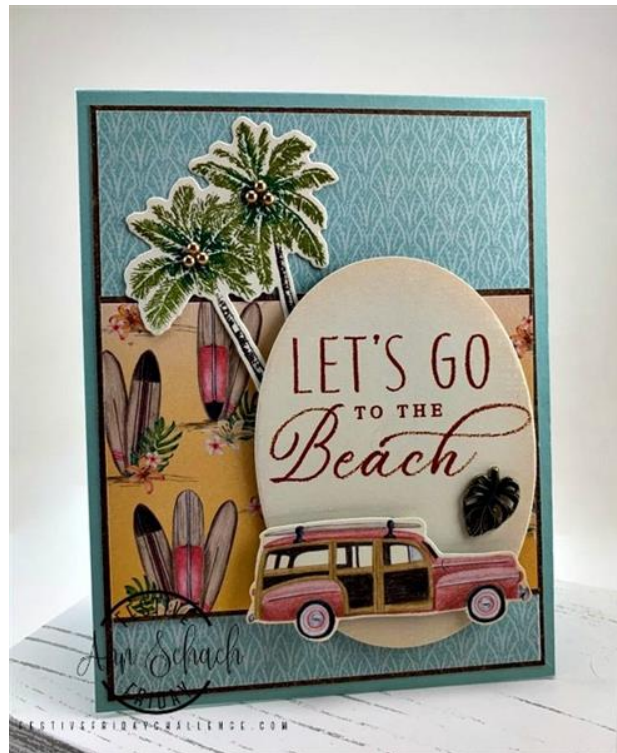

## Paper Measurements:

- Pool Party cardstock (4-1/4" x 11", scored at 5-1/2" to form the card base)
- Tropical Oasis designer series paper (Soft Suede pattern: 4" x 5-1/4", 3-7/8" x 2-7/8"; Pool Party pattern: 3-7/8" x 5-1/8")
- Tropical Oasis Memories and More Card Pack (Let's Go to the Beach card x 2; Surfboard pattern card: 3-7/8" x 2-3/4")
- Very Vanilla cardstock (2-1/2" x 3-1/2")

## Instructions:

1. Mat the Pool Party designer paper onto the Soft Suede designer paper. Adhere to the card base.
2. Mat the Surfboard pattern onto Soft Suede designer paper. Adhere to the card base approximately 11/16" from the bottom of the card.
3. Ink the Palm Trees image using Early Espresso, Old Olive, and Pretty Peacock Stampin' Write