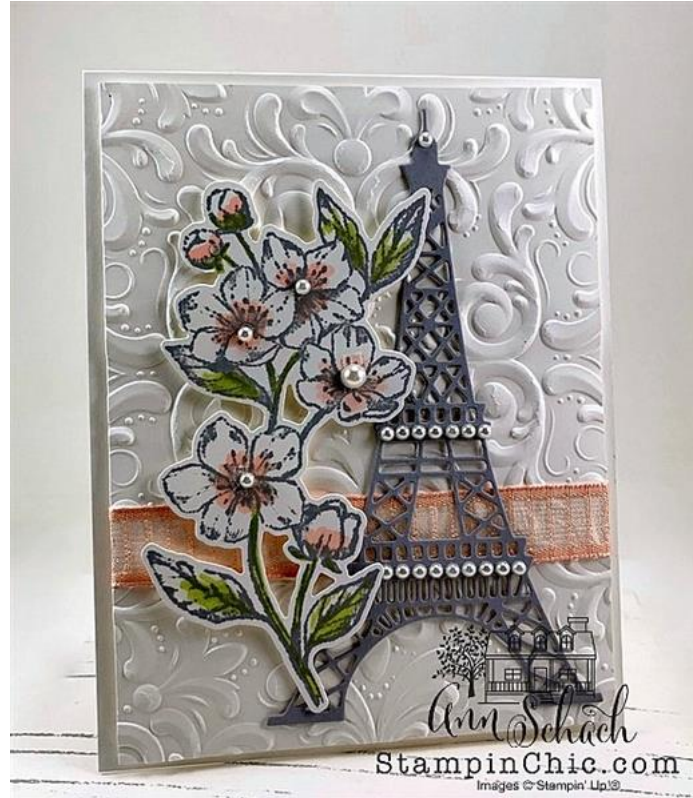

# Forever Blossoms All Occasions Card

Ann Schach  
[kimschach@msn.com](mailto:kimschach@msn.com)  
[www.stampinchic.com](http://www.stampinchic.com)

## Paper Measurements:

- Whisper White Thick cardstock (4-1/4" x 11" scored at 5-1/2" to form the card base)
- Whisper White cardstock (4" x 5-1/4"; 3" x 5")
- Smoky Slate cardstock (3-1/4" x 5-1/4")

## Stamp Sets/Bundles:

- Forever Blossoms Bundle
- Parisian dies

## Instructions:

1. Emboss the Whisper White panel using the Parisian Flourish 3D embossing folder. Adhere a snippet of Petal Pink 5/8" Organdy Striped ribbon 1-3/8" from the bottom of the panel. Adhere to the card base using dimensionals.
2. Die cut the Eiffel Tower from Smoky Slate cardstock. Adhere to the card base as shown.
3. Stamp the floral image in Smoky Slate. Color with Dark Petal Pink and Light Old Olive Stampin' Blends. Die cut out with the correlating die. Adhere to the card base with dimensionals.