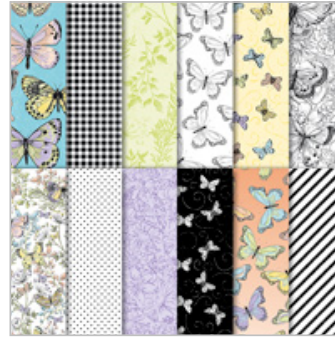

Botanical Butterfly

Designer Series

Paper

149622

Price: $0.00